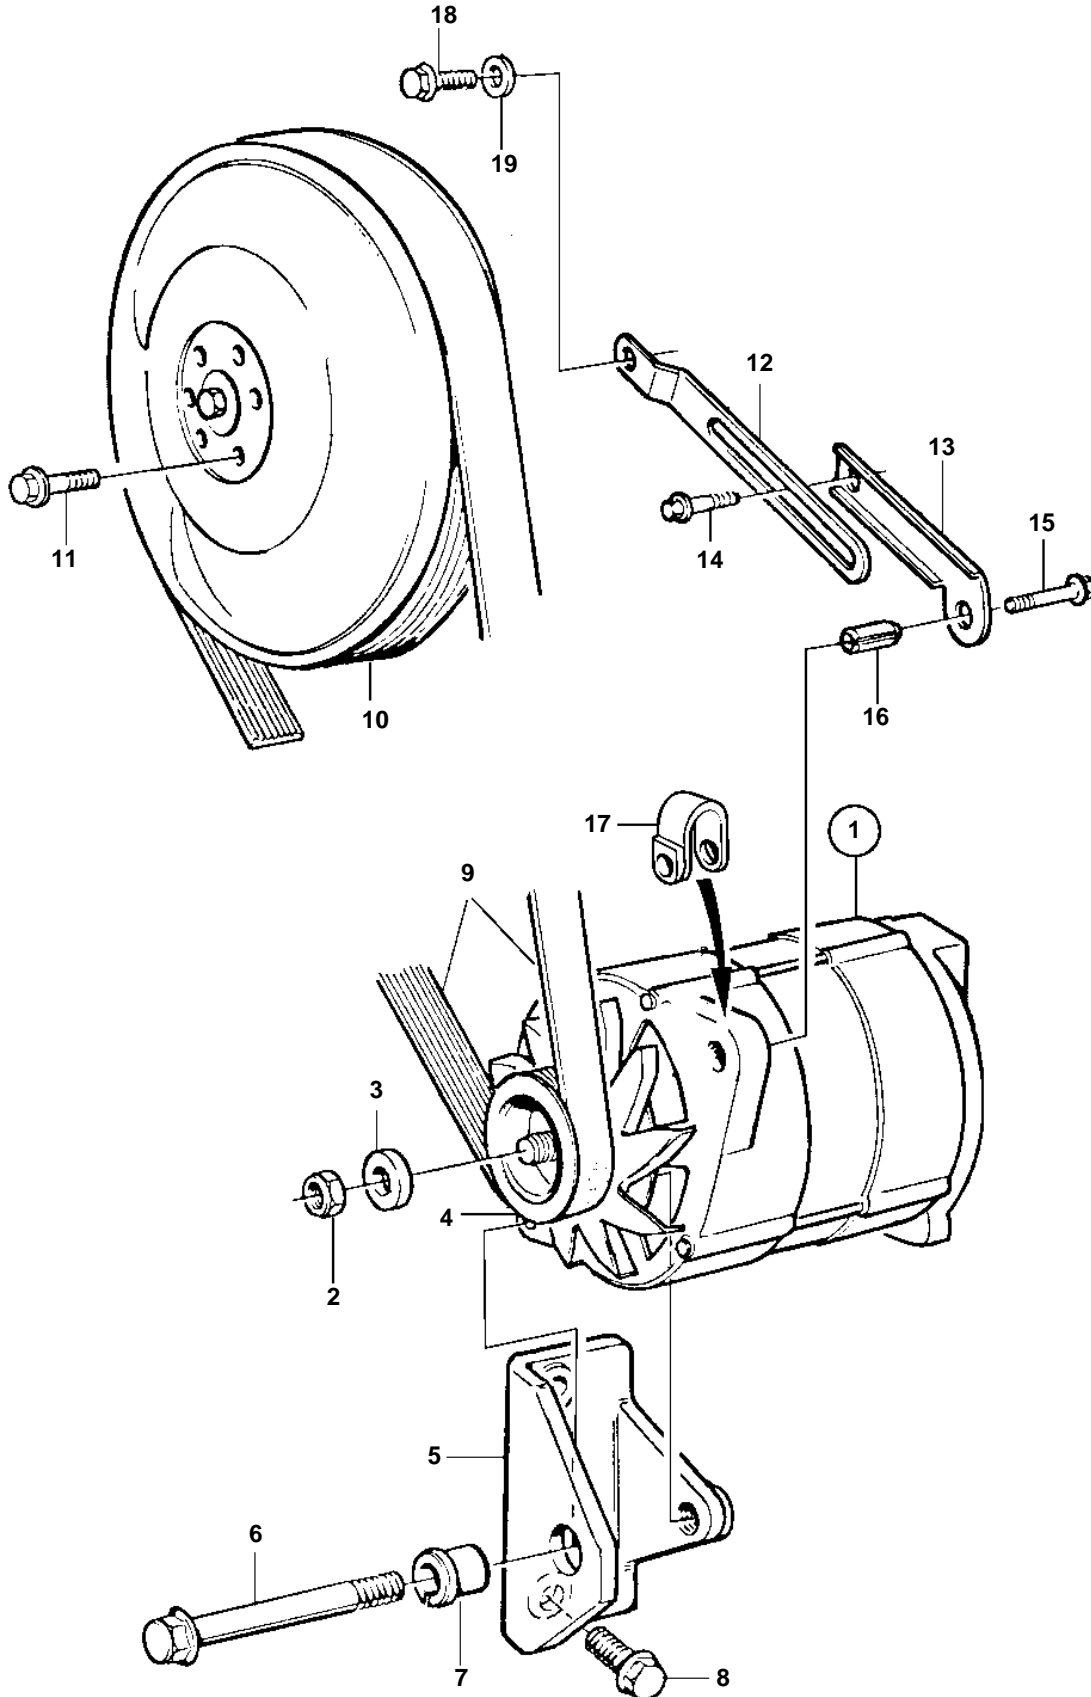

TAD1630V, TWD1630V

16968

TAD1630V, TWD1630V

REF	PART NO.	QTY	DESCRIPTION	NOTES
1	873757	1	Alternator	REPL BY 873771
	873771	1	Alternator	E.U=383443
	3803443	1	Alternator,exch	Exchange unit
2		1	· Nut	
			· Remaining comps.not spec	
3	1675544	1	Spacer washer	
4	1636242	1	Pulley	
5	3825850	1	Bracket	
6	966366	1	Flange screw	
7	1675685	1	Spacer sleeve	
8	965191	2	Screw	
9	978236	1	Drive belt	
10	3825139	1	Pulley	
11	944926	6	Flange screw	
12	849847	1	Tensioner	
13	847956	1	Tensioner	
14	946173	1	Flange screw	
15	947760	1	Flange screw	
16	1610144	1	Pin	
17	466734	1	Tensioning eyelet	
18	947760	1	Flange screw	
19	191172	1	Washer	